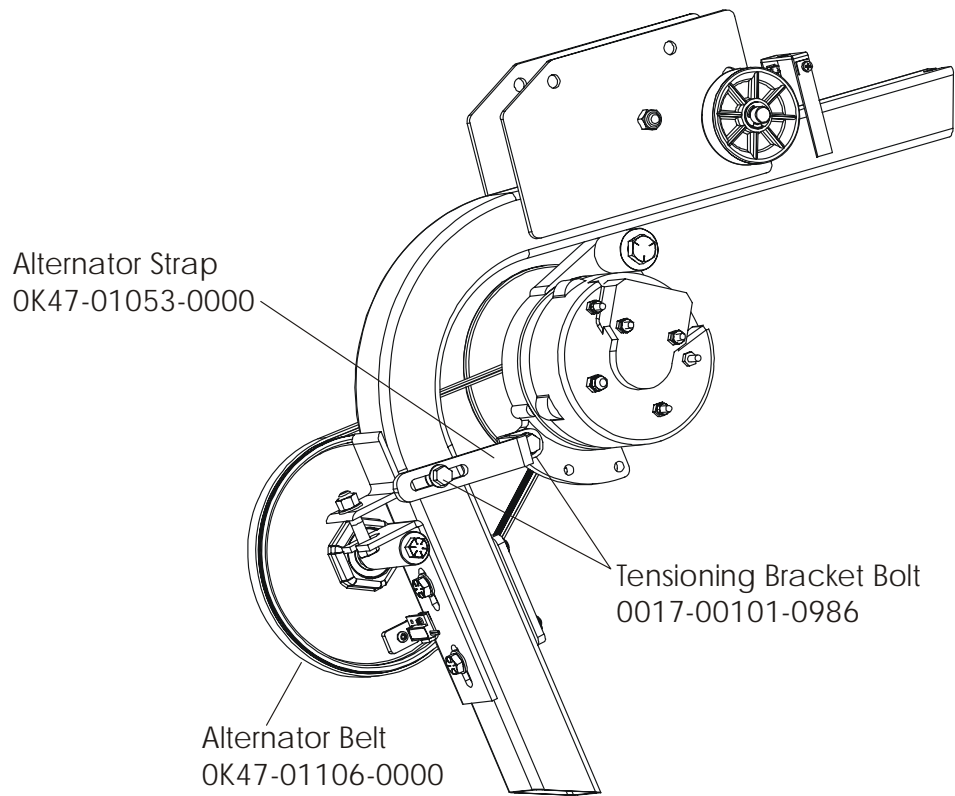

# LifeFitness

ARCTIC SILVER 95Si Stairclimber

Customer Support Services  
**PARTS MANUAL** rev 05 Apr 2011

	Page
Console Components.....	4
Frame Components .....	5
Shrouds and Pedal Tube.....	6
Pedal Assembly .....	7
Clutch/Shaft/Pulley Assembly .....	8
Left Clutch Assembly .....	9
Crossover Pulley Assembly.....	10
Alternator Assembly .....	11
Guide Rollers.....	12
Power Control Board and Resistors .....	13
Polar Receiver Assembly .....	14
Cables.....	15

ARCTIC SILVER 95Si  
Shrouds and Pedal Tube

95S-0XXX-02  
S/N ACF10000 and up

Description	Part No.
Domestic 120/60 Battery Charge w/Cord	118E-00001-0165
Universal Battery Charger w/o Line Cord	118E-00001-0166
Line Cord 220V/60Hz	0017-00003-0704
Line Cord 100V/50Hz	
Line Cord 240+	0017-00003-0918
Line Cord 220V/50Hz	0017-00003-0691
Line Cord 200V/50Hz	
Line Cord 230V/50Hz	